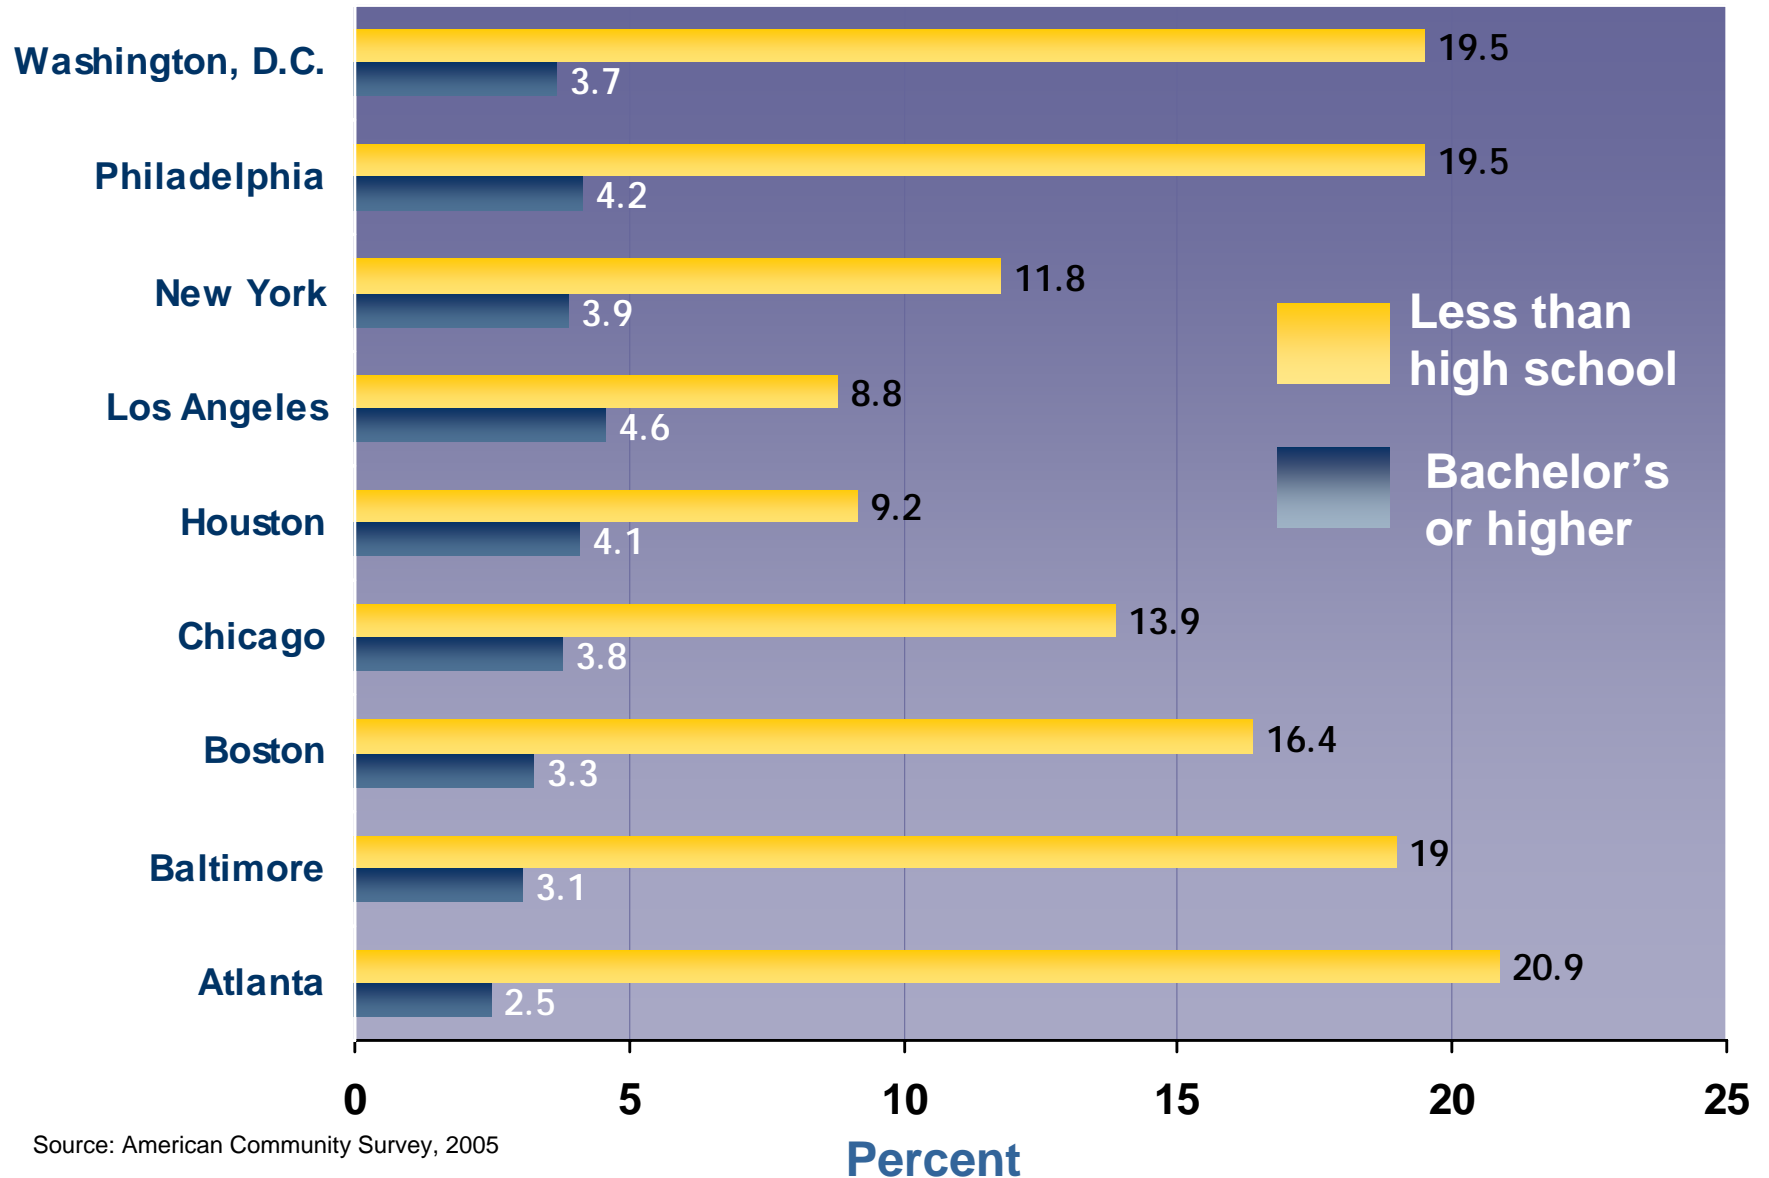

Unemployment Rates of the Working Age Population (Ages 16-64) By Educational Attainment, 2005

Source: American Community Survey, 2005